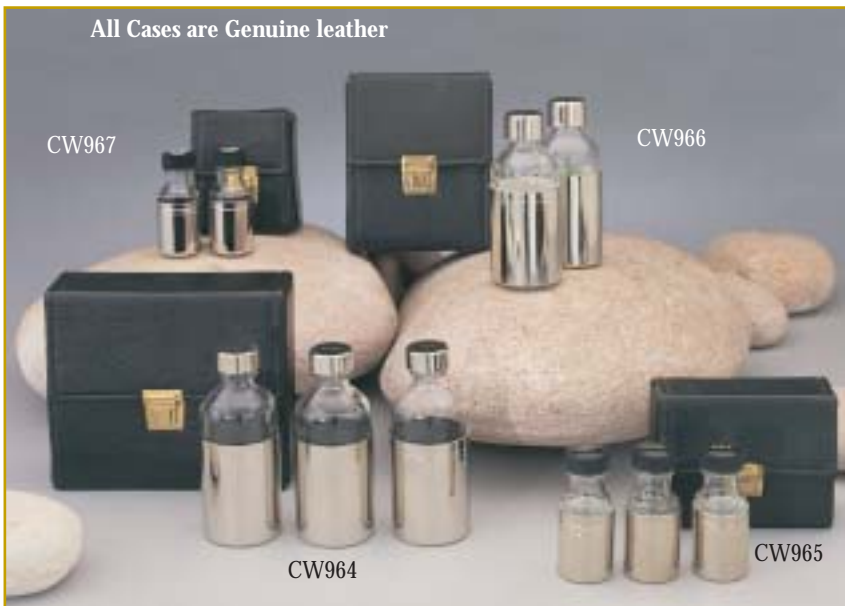

CW967

CW966

CW964

CW965

CW967
2 Bottles
30cc

CW966
2 Bottles
125cc

CW965
3 Bottles
30cc

CW964
3 Bottles
125cc