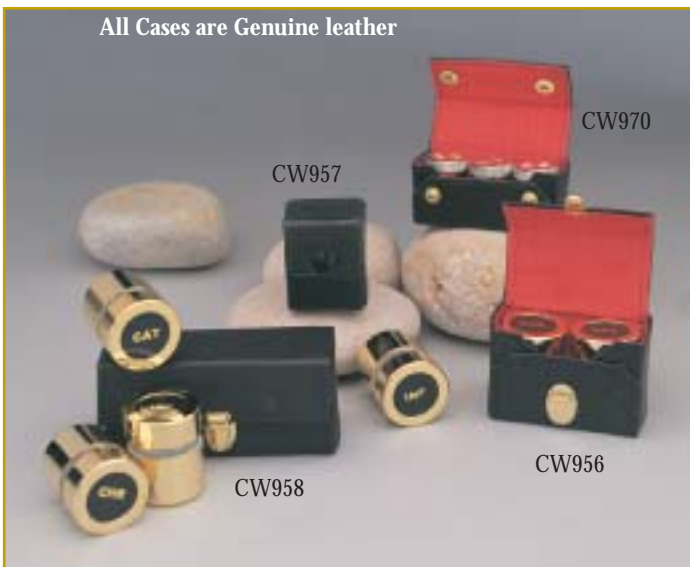

# MASS KITS / HOLY OIL BOTTLES

All Cases are Genuine leather

**CW922**  
Sick call set  
100mm x 160mm x 55mm

**CW950**  
Baptismal set  
100mm x 160mm x 50mm

**CW925**  
Pyx Set

**CW928**  
Pyx Set for special minister

All Cases are Genuine leather

CW967

CW966

CW964

CW965

**CW967**  
2 Bottles  
30cc

**CW966**  
2 Bottles  
125cc

**CW965**  
3 Bottles  
30cc

**CW964**  
3 Bottles  
125cc

**CW972**  
3 Bottles  
500cc

All Cases are Genuine leather

CW957

CW970

CW958

CW956

**CW958**  
3 Containers