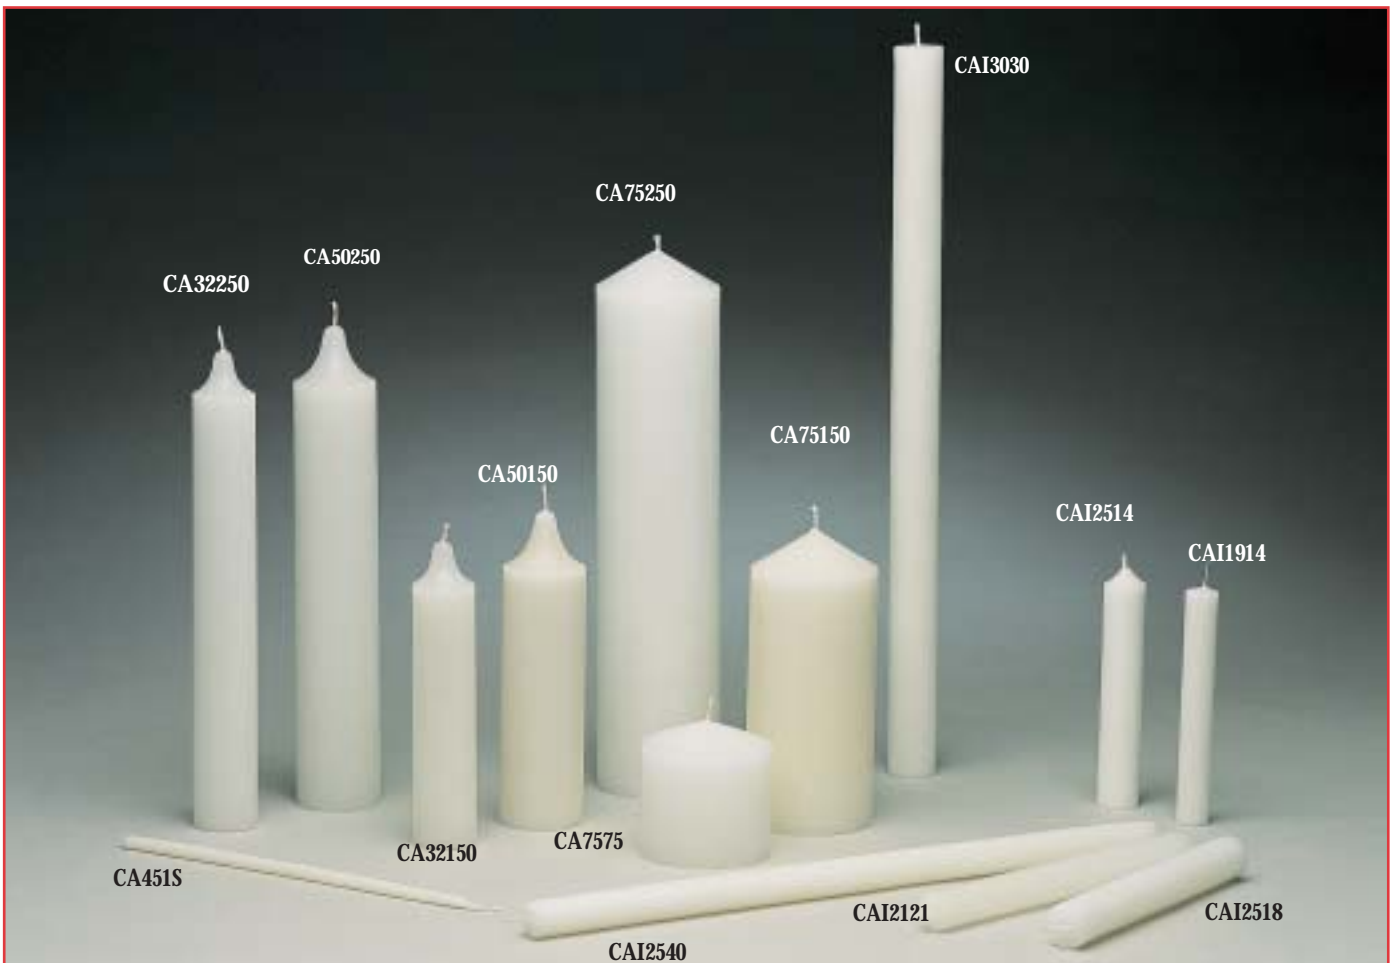

CANDLES / CANDLEHOLDERS

CA451S - Non drip taper - 24mm x 8mm - Box of 200
CA7575 - Church candle 3 x 3" - 75mm x 75mm
CA75150 - Church candle 6 x 3" - 75mm x 150mm
CA75250 - Church candle 10 x 3" - 75mm x 250mm
CA32150 - Church candle 6 x 1 1/2" - 32mm x 150mm
CA32250 - Church candle 10 x 1 1/2" - 32mm x 250mm
CA50150 - Church candle 6 x 2" - 50mm x 150mm

CA50250 - Church candle 10x 2" - 50mm x 250mm
CAI2540 - Church Pascal Insert 16 x 1" - 25mm x 400mm
CAI2121 - Church Insert candle household - 21mm x 210mm
CAI2518 - Church Insert candle 7 x 1" - 25mm x 180mm
CAI2514 - Church Insert candle 6 x 1" - 25mm x 140mm
CAI1914 - Church Insert candle 6 x 3/4" - 19mm x 140mm
CAI3030 - Church Insert candle 12 x 1 1/4" - 30mm x 300mm